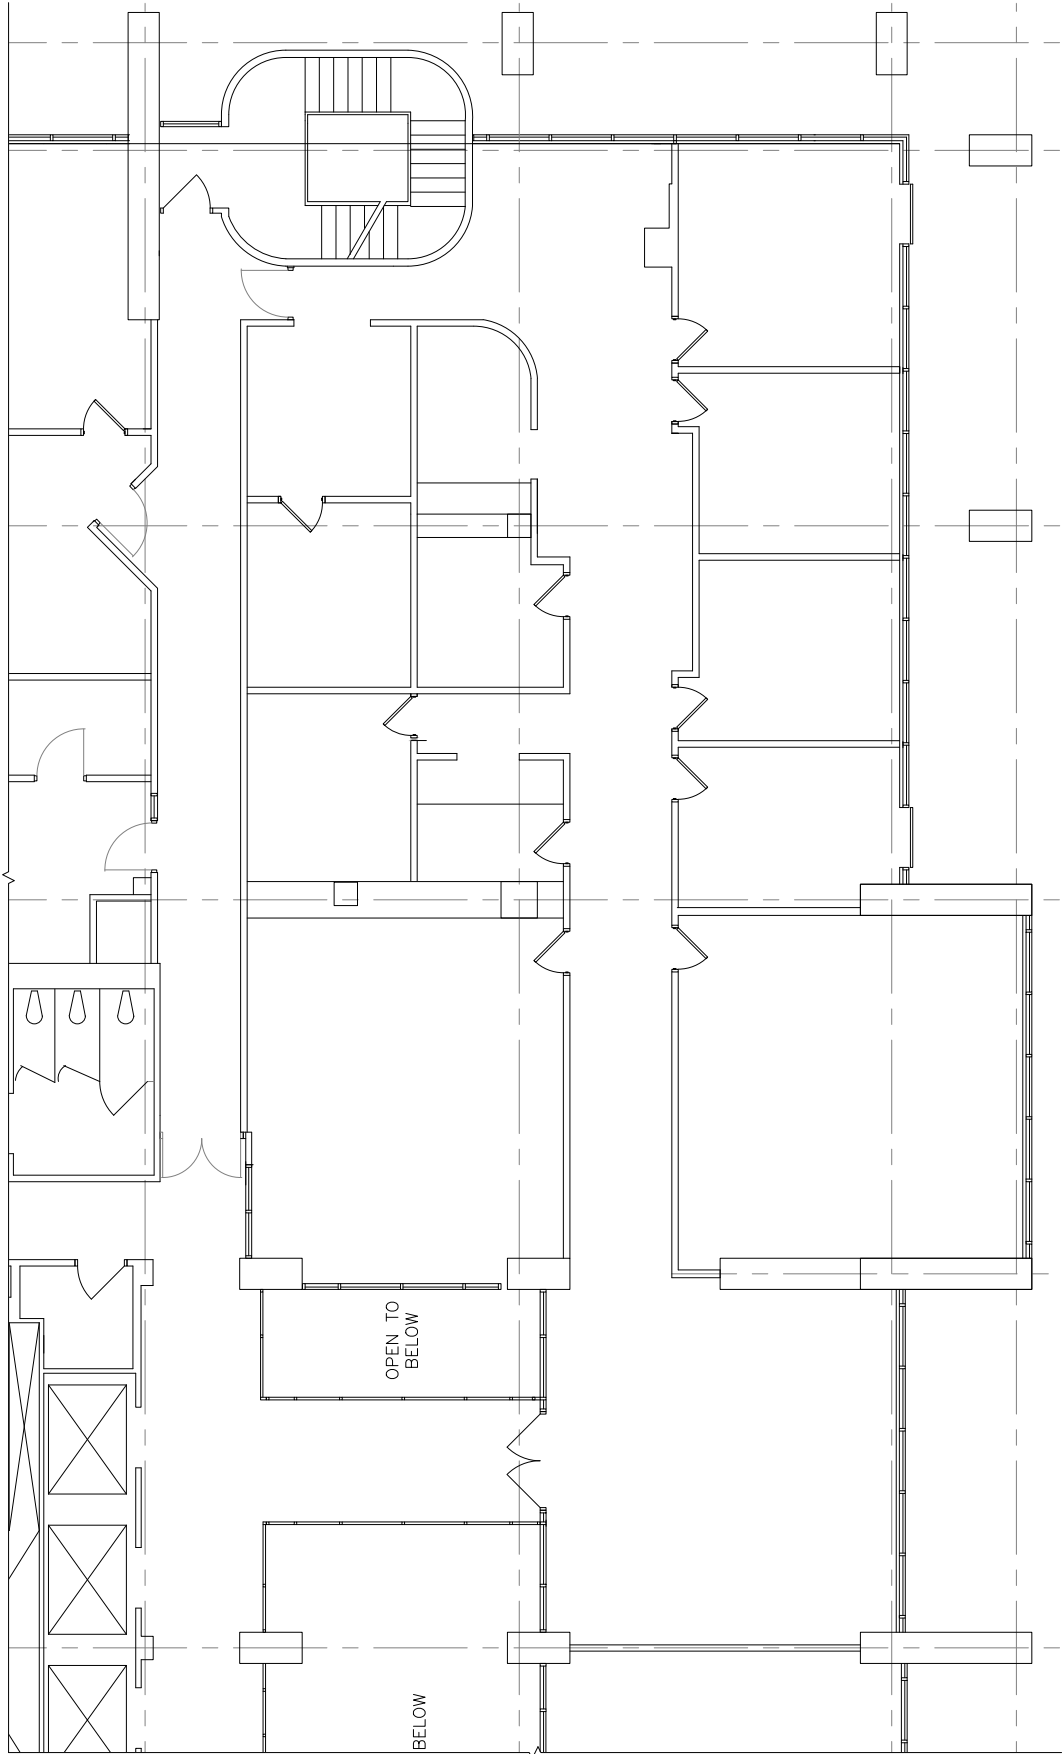

FOSTER PLAZA
BUILDING 6, FLOOR TWO
680 ANDERSON DRIVE
PITTSBURGH, PA 15220

PROJECT No. 09004.00

**Building Six
Second
Floor**

COMPONENT © 2009

DRAWING NO.

AB.01

DATE:
December 21, 2009

1 Foster Plaza - BUILDING SIX, SECOND FLOOR
AB.01 SCALE: 1/8" = 1'-0"

**AB - (NOT) FOR
CONSTRUCTION**